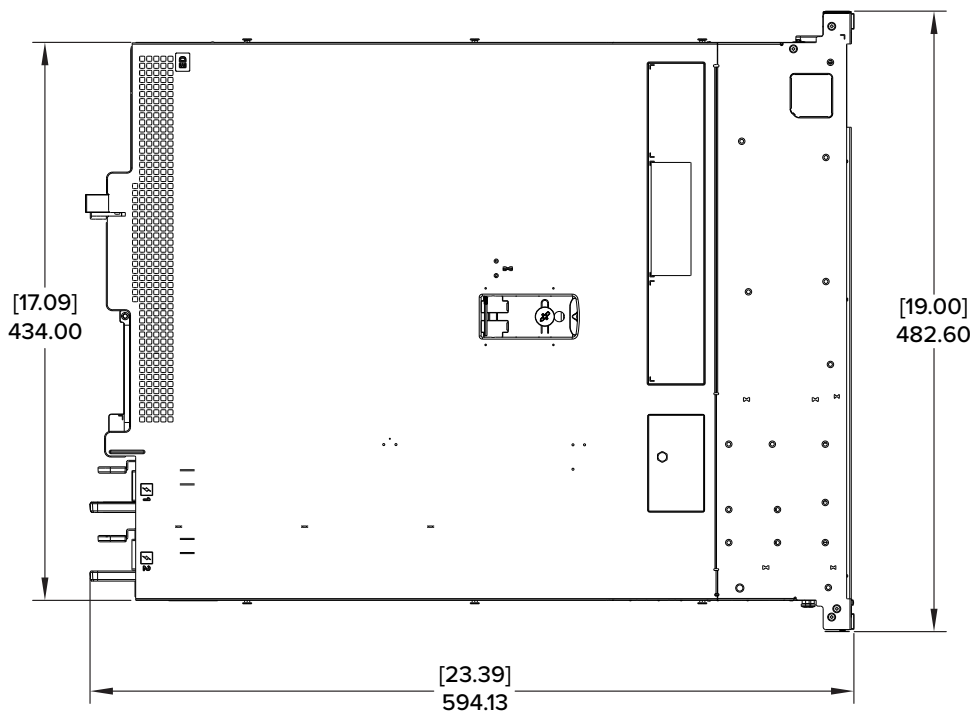

NVR4-VAL

[X.X]	INCHES
X	MM