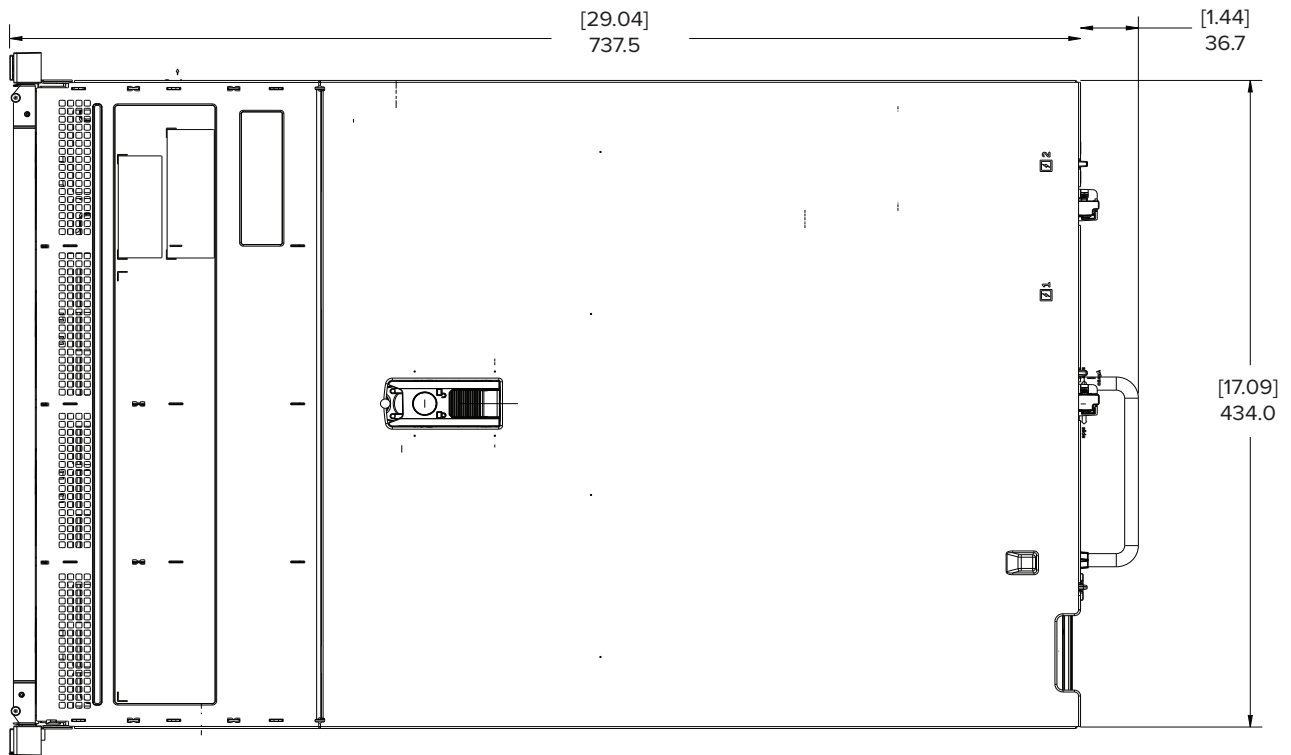

Specifications (Con't)

SUPPLIED ACCESSORIES

Rack Rail System		Sliding rail system with cable management arm. Supports: <ul style="list-style-type: none"> • Tool-less mounting in 19"-wide EIA-310-E compliant square hole and unthreaded round-hole 4-post racks • Tooled mounting in threaded hole 4-post racks
Bezel		1, front
Power Cords	PRM	2
	STD and VAL	1

Outline Dimensions

NVR4X-PRM

(NVR4X-PRM-192TB/217TB)

[X.X]	INCHES
X	MM

Outline Dimensions

NVR4X-PRM and NVR4X-STD

(NVR4X-PRM-64TB/96TB/128TB/157TB)

[X.X]	INCHES
X	MM