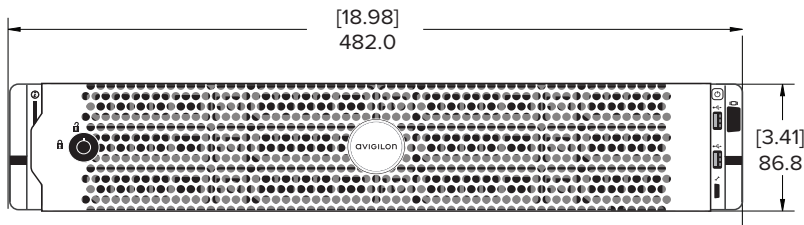

Specifications (Con't)

SUPPLIED ACCESSORIES

Rack Rail System		Sliding rail system with cable management arm. Supports: <ul style="list-style-type: none"> • Tool-less mounting in 19"-wide EIA-310-E compliant square hole and unthreaded round-hole 4-post racks • Tooled mounting in threaded hole 4-post racks
Bezel		1, front
Power Cords	PRM	2
	STD and VAL	1

Outline Dimensions

NVR4X-PRM

(NVR4X-PRM-192TB/217TB)

[X.X]	INCHES
X	MM

Outline Dimensions

NVR4X-PRM and NVR4X-STD

(NVR4X-PRM-64TB/96TB/128TB/157TB)

[X.X]	INCHES
X	MM